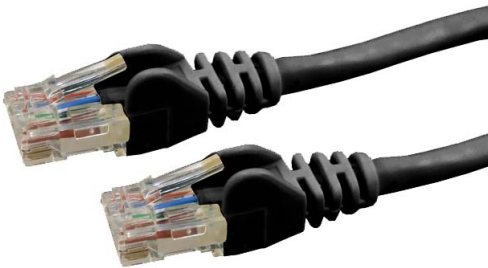

EFVFVX670ADAPCABLE

Vx670 - Adaptor Cable (AVX Connector)

EFVFVX670ERADAPCABLE

Vx670 - Adaptor Cable (ER Model - Mini HDMI Connector)

EFVFVX670FULLBASE

Vx670 Full Base Only

EFVFVX670STDBASE

Vx670 Standard Base (Terminal Charging Only)

EFVFVX670HOLSTER

Vx670 - Holster

NVVX670CRADLECHARGER

EFNVX670CARCRADLE Vx670 - CAR CRADLE WITH TILT
EFNVX670CARCHARGER Vx670 - CAR CHARGER

EFCS3205WAPWIRELESS

Zyxel 3205 WAP Wireless N AP Bridge & Repeater

EFKEVX670WC

Keypad Wet Cover Vx670

NETWORK CABLES

EFDC2MNETWORKCABLE

Cat5e UTP Patch Leads, RJ-45 plug to plug. Black - 2m

EFDC3MNETWORKCABLE

Cat5e UTP Patch Leads, RJ-45 plug to plug. Black - 3m

EFDC5MNETWORKCABLE

Cat5e UTP Patch Leads, RJ-45 plug to plug. Black - 5m

EFDC10MNETWORKCABLE

Cat5e UTP Patch Leads, RJ-45 plug to plug. Black - 10m

EFDC20MNETWORKCABLE

Cat5e UTP Patch Leads, RJ-45 plug to plug. Black - 20m

EFVEAC